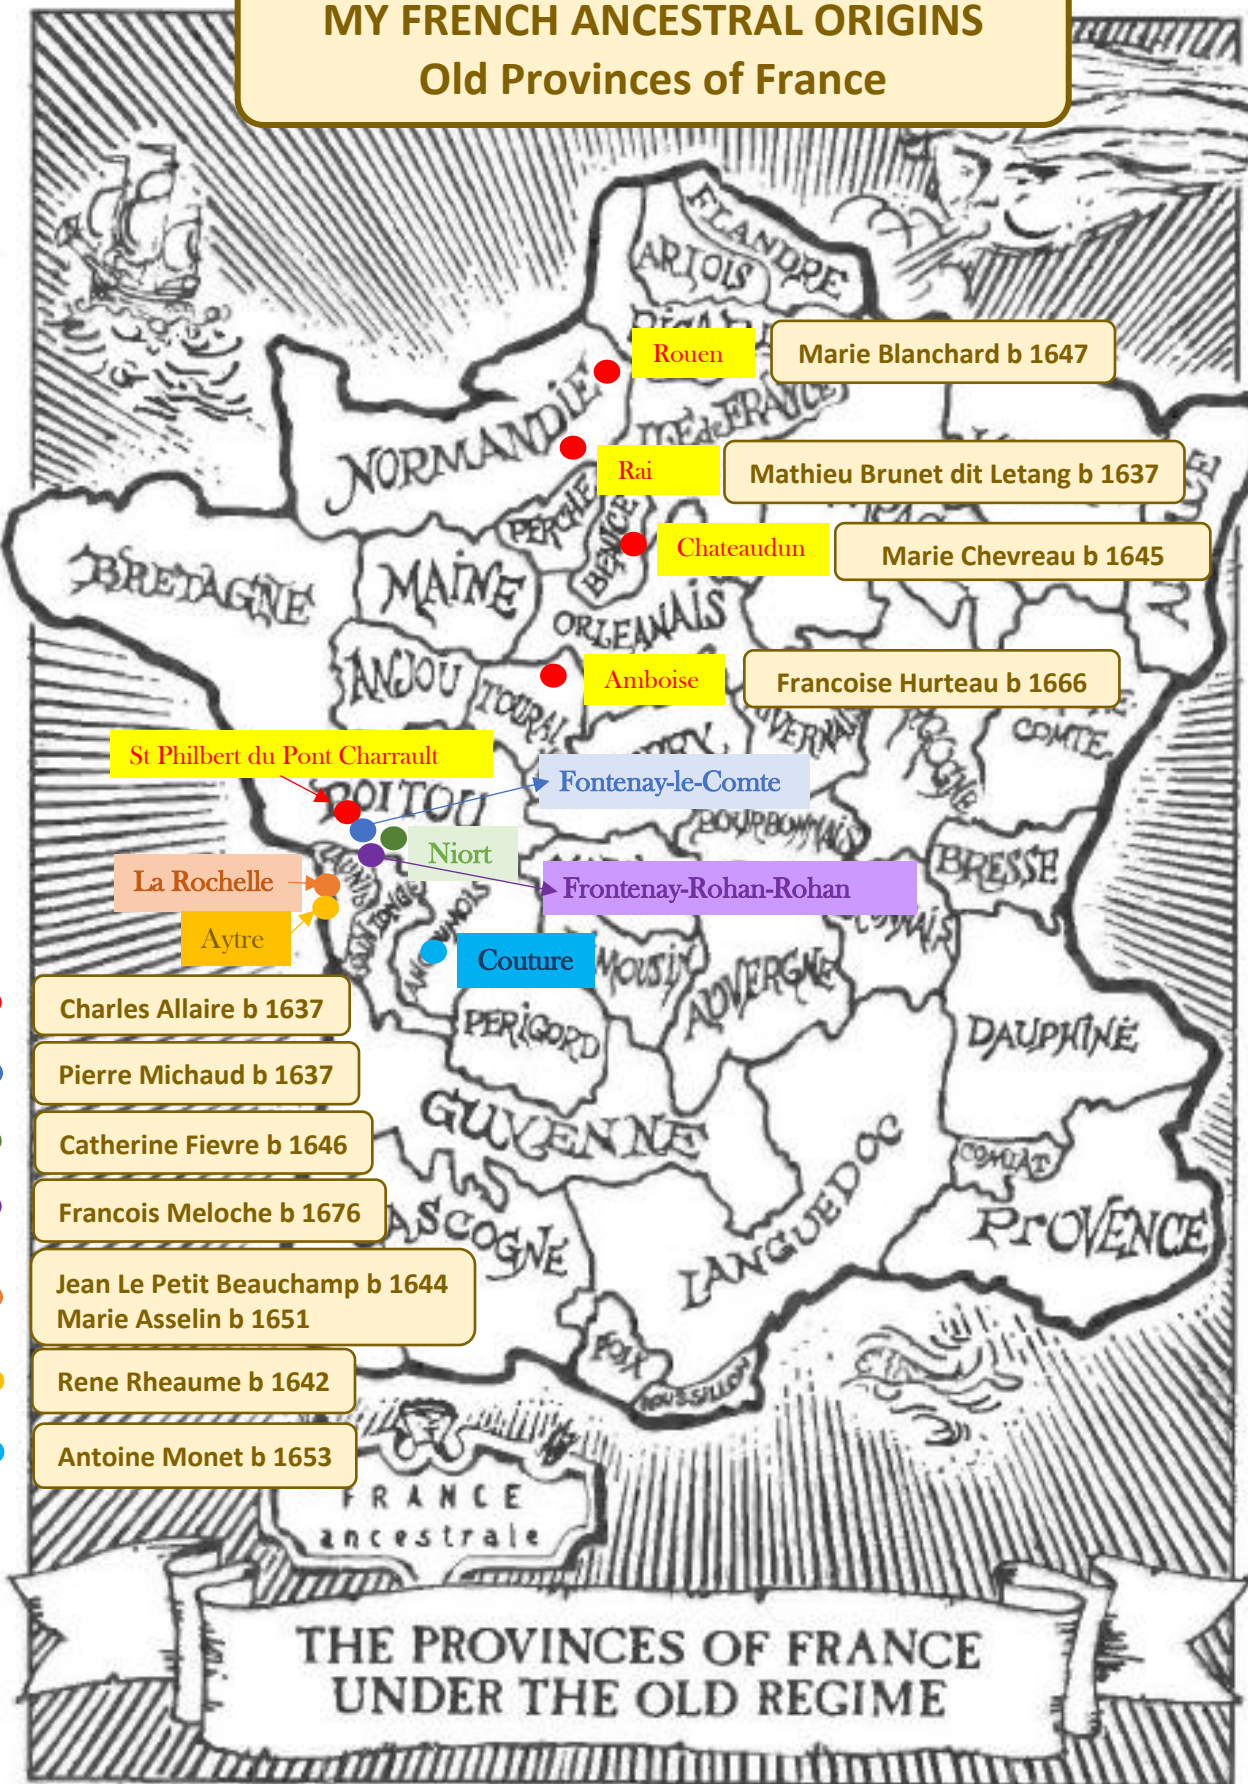

MY FRENCH ANCESTRAL ORIGINS

Old Provinces of France

Rouen Marie Blanchard b 1647

Rai Mathieu Brunet dit Letang b 1637

Chateaudun Marie Chevreau b 1645

Amboise Francoise Hurteau b 1666

St Philbert du Pont Charrault

Fontenay-le-Comte

La Rochelle

Niort

Frontenay-Rohan-Rohan

Aytre

Couture

● Charles Allaire b 1637

● Pierre Michaud b 1637

● Catherine Fievre b 1646

● Francois Meloche b 1676

● Jean Le Petit Beauchamp b 1644
Marie Asselin b 1651

● Rene Rheaume b 1642

● Antoine Monet b 1653

FRANCE
ancestrale

**THE PROVINCES OF FRANCE
UNDER THE OLD REGIME**

MY FRENCH ANCESTRAL ORIGINS

Present Day Regions of France